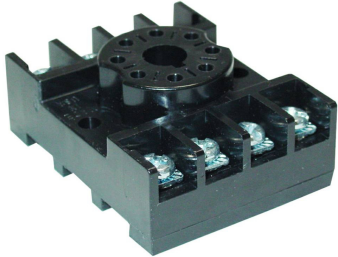

Solving your relay requirements since 1922

Amperite Co.
567 52nd Street
P.O. Box 329
West New York, NJ 07093
(800) 752-2329
www.Amperite.com

8-Pin-DIN

Description

8-Pin
DIN Rail Mount Socket

Applications

C10, CI, DC10, DF10, DFV, DOD, SWDC,
SWPDC, G, GF