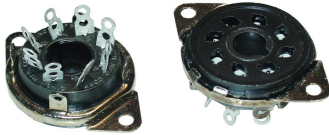

Solving your relay requirements since 1922

Amperite Co.
567 52nd Street
P.O. Box 329
West New York, NJ 07093
(800) 752-2329
www.Amperite.com

Octal Socket

Description

Octal Socket
Chassis Mount

Applications

C10, CI, DC10, DF10, DFA, DFV, DOD, SWDC,
SWPDC, G, GF

Dimensions are in inches.