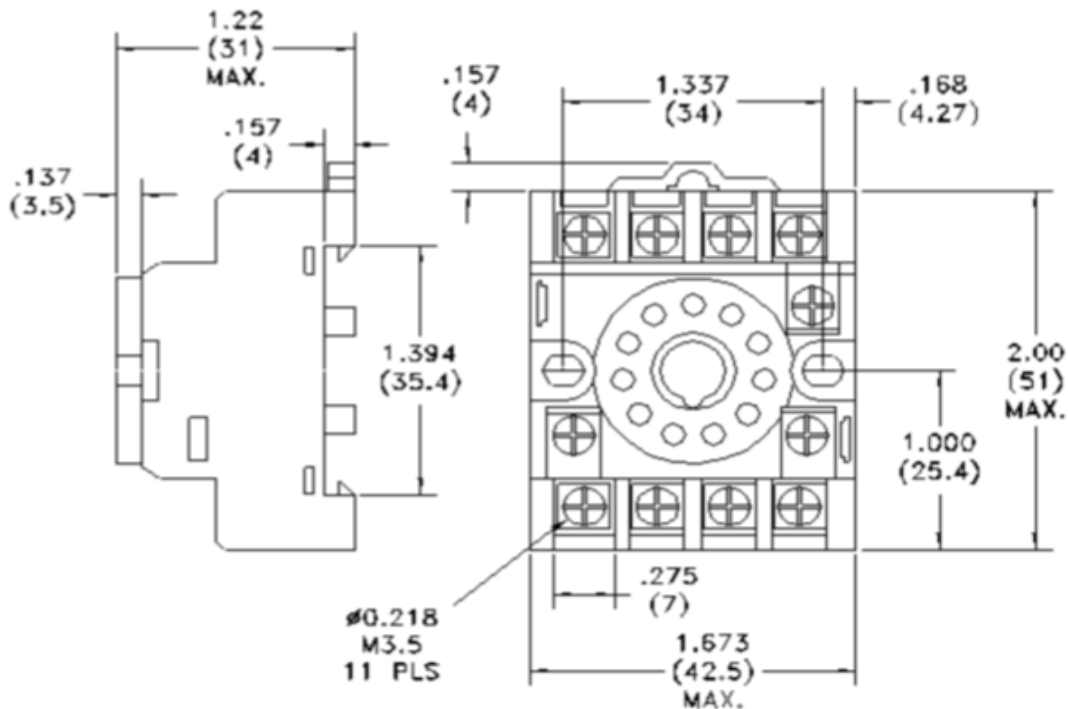

## Sockets

### Description

11-Pin (Round) Octal Socket  
Din Rail Mounted or  
Surface Mount

### Outline Dimensions

RS-110 DIN RAIL OR  
SURFACE MOUNT  
SCREW TERMINAL SOCKET