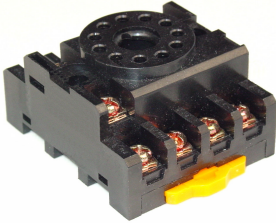

## RS-110 - Series

### Description

11-Pin (Round) Octal Socket  
Din Rail Mounted or  
Surface Mount