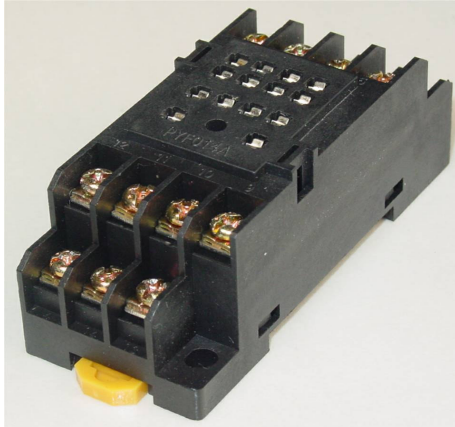

## RS-209 Socket

### Description

14-Pin Spade Terminal  
Surface Mount

**Applications (Relay Series)**  
GP1 (4C)