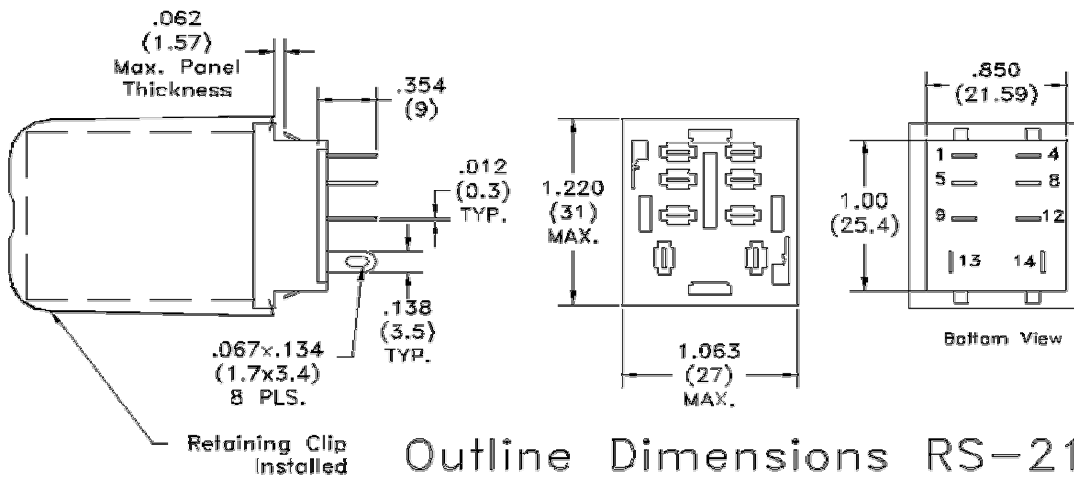

Solving Your Relay Requirements Since 1922

Amperite Co.
567 52nd Street
P.O. Box 329
West New York, NJ 07093
(800) 752-2329
www.Amperite.com

RS-21 - Series

Sockets

8-Pin Spade Terminal Snap-in Panel Mount

Applications (Relay Series)
MP2 (1C) - MP2 (2C)

Outline Dimensions

Outline Dimensions RS-21
Relay Socket