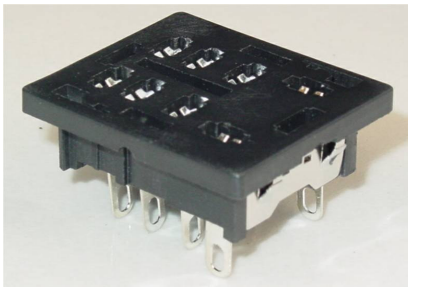

Solving Your Relay Requirements Since 1922

Amperite Co.
567 52nd Street
P.O. Box 329
West New York, NJ 07093
(800) 752-2329
www.Amperite.com

RS-21 - Series

Sockets

8-Pin Spade Terminal Snap-in Panel Mount

Applications (Relay Series)
MP2 (1C) - MP2 (2C)

Outline Dimensions

Outline Dimensions RS-21
Relay Socket