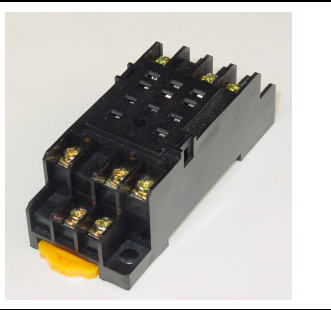

### Description

11-Pin Spade Terminal  
Din Rail Mounted or  
Surface Mount