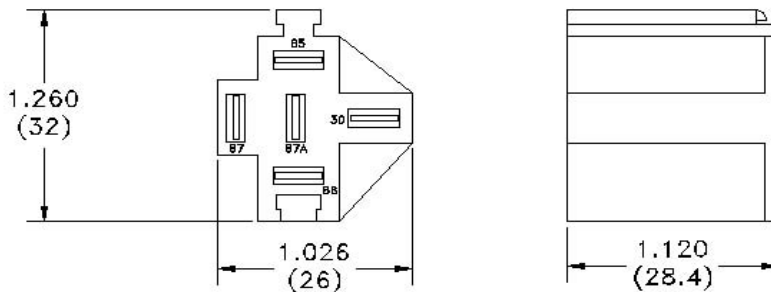

Solving Your Relay Requirements Since 1922

Amperite Co.
567 52nd Street
P.O. Box 329
West New York, NJ 07093
(800) 752-2329
www.Amperite.com

RS-308-UN - Series

Sockets

Description

In-line Socket
Five (5) Crimp Terminals
For 14-12 AWG Wire

Applications (Relay Series)
AR2

Outline Dimensions

Typical Coil Wiring 14 Gage Stranded 1-Blue, 1-Yellow

Typical Contact Wiring 12 Gage Stranded 1- White, 1-Black, 1-Red

Loose Terminals can be inserted allowing for custom wiring configurations

Socket Outline Dimensions RS-308-UN