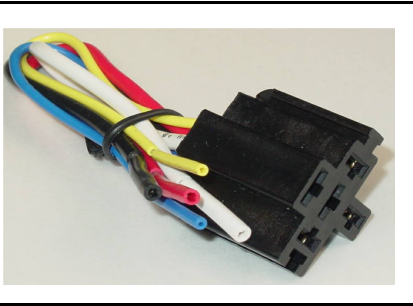

### Description

In-line Socket  
Has Five (5) Color Coded Leads