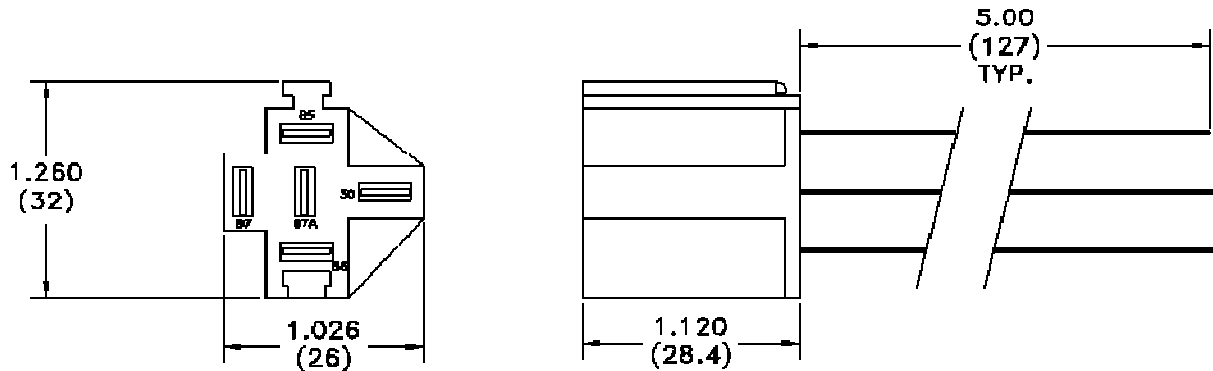

Outline Dimensions