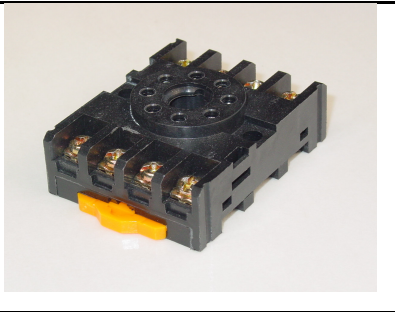

Solving Your Relay Requirements Since 1922

Amperite Co.
567 52nd Street
P.O. Box 329
West New York, NJ 07093
(800) 752-2329
www.Amperite.com

RS-81 - Series

Sockets

Description

8-Pin(Round) Octal Socket
Din Rail Mounted or
Surface Mount

Applications (Relay Series)

GP3 (2C) - DET1 - DET2

Outline Dimensions

RS-81 DIN RAIL OR
SURFACE MOUNT
SCREW TERMINAL SOCKET