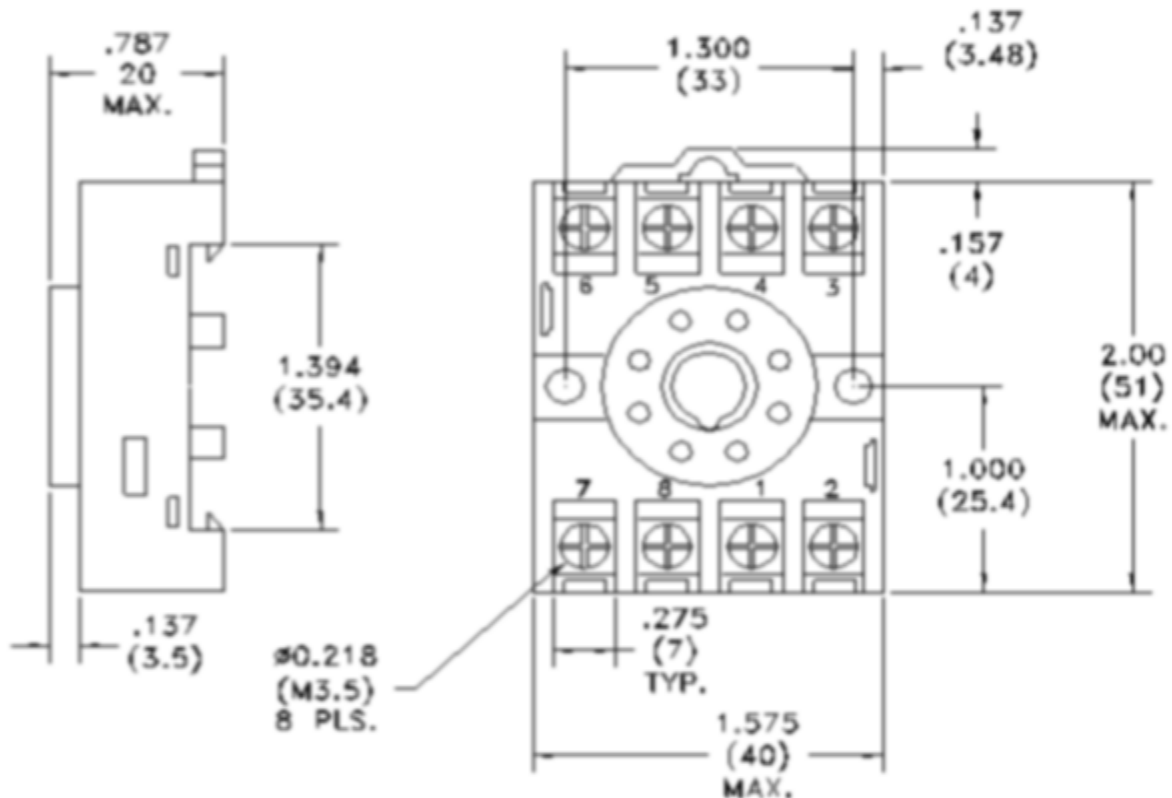

Solving Your Relay Requirements Since 1922

Amperite Co.
567 52nd Street
P.O. Box 329
West New York, NJ 07093
(800) 752-2329
www.Amperite.com

RS-81 - Series

Sockets

Description

8-Pin(Round) Octal Socket
Din Rail Mounted or
Surface Mount

Applications (Relay Series)

GP3 (2C) - DET1 - DET2

Outline Dimensions

RS-81 DIN RAIL OR
SURFACE MOUNT
SCREW TERMINAL SOCKET